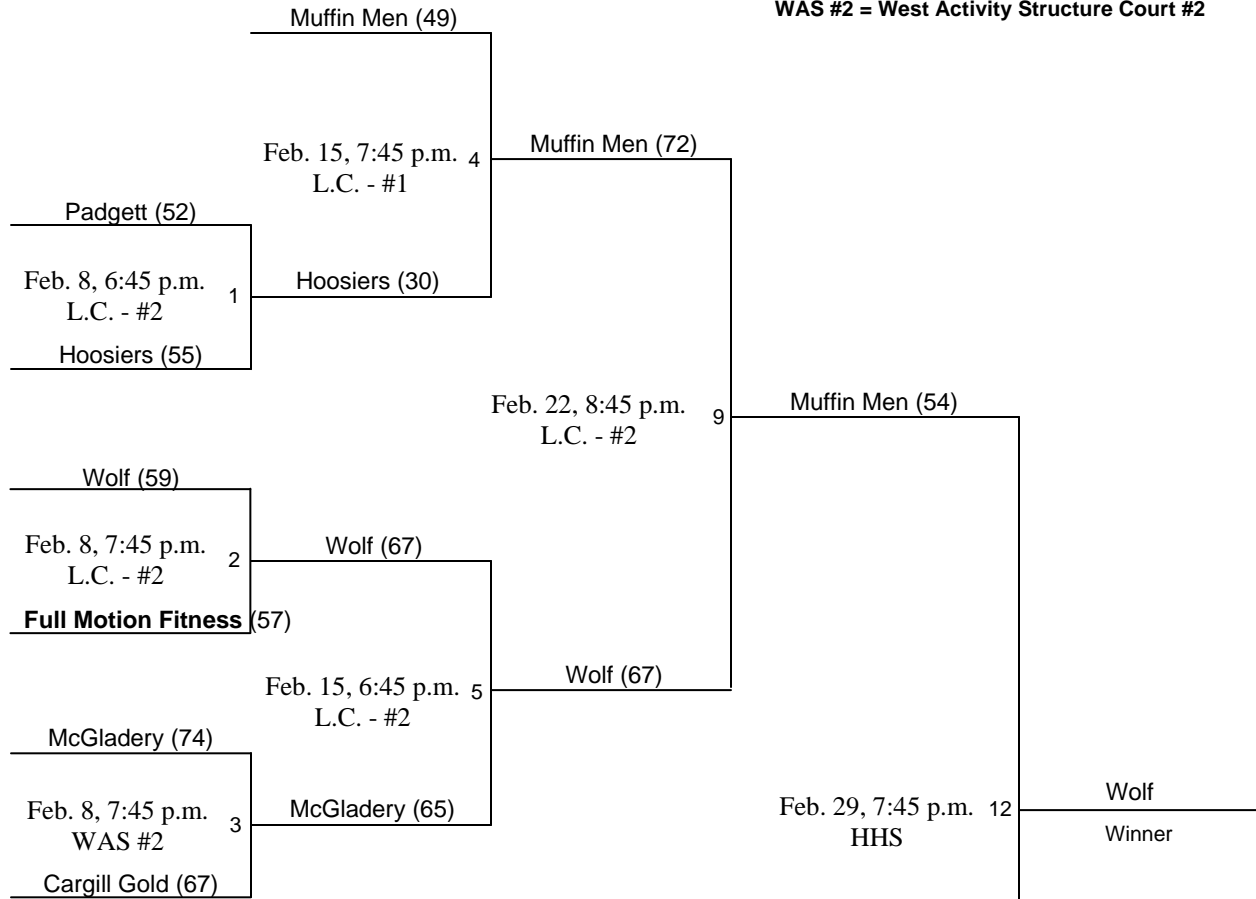

Hopkins-Minnetonka Recreation Service
5-Player Basketball 2012 Playoffs
Gold Division

The 1 bolded team is participating in the State Tournament

Legend

- HHS = Hopkins High School Gym
- L.C. #1 = Lindbergh Center Court #1
- L.C. #2 = Lindbergh Center Court #2
- WAS #1 = West Activity Structure Court #1
- WAS #2 = West Activity Structure Court #2

Winners' Bracket

Losers' Bracket