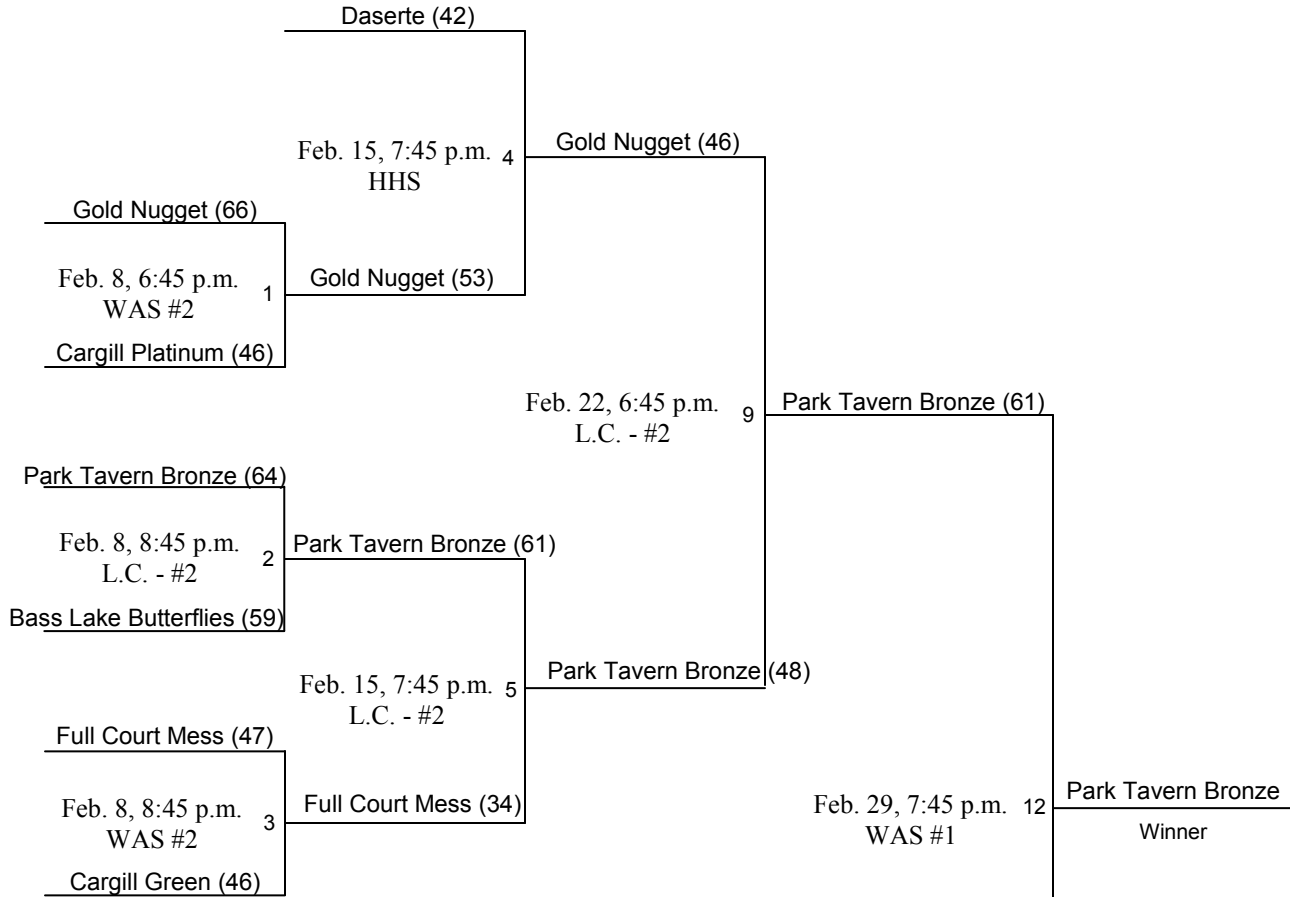

Hopkins-Minnetonka Recreation Service
5-Player Basketball 2012 Playoffs
Bronze Division

Winners' Bracket

Legend

HHS = Hopkins High School Gym
 L.C. #1 = Lindbergh Center Court #1
 L.C. #2 = Lindbergh Center Court #2
 WAS #1 = West Activity Structure Court #1
 WAS #2 = West Activity Structure Court #2

Losers' Bracket