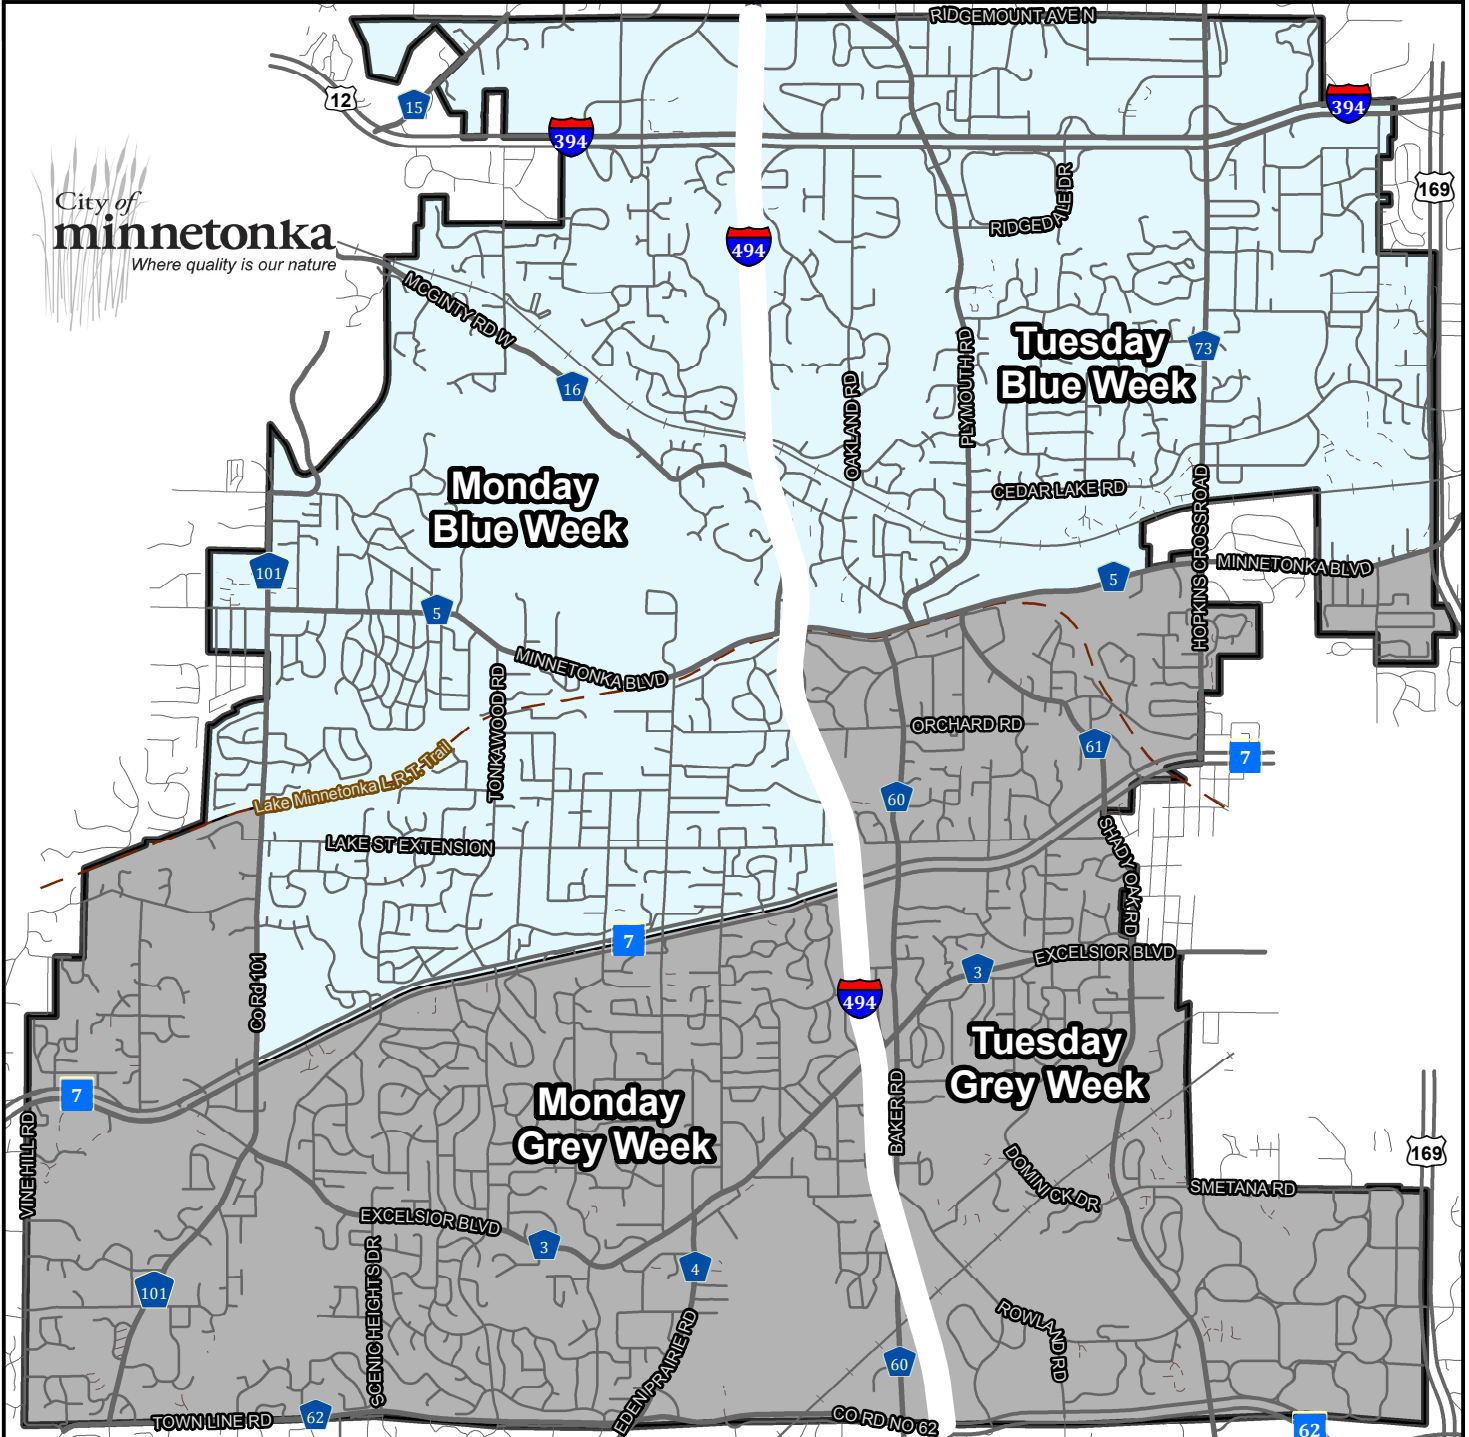

Recycling Schedule

Blue Week Grey Week

Effective: January 2, 2012

H = Holiday, collection delayed one day

Week	Jan		Feb		Mar		April		May			June		July		Aug			Sept			Oct		Nov		Dec			
	M	T	M	T	M	T	M	T	M	T	W	M	T	M	T	M	T	W	M	T	W	M	T	M	T	M	T	W	
Blue	2	3										4	5	2	3														
Grey	9	10	6	7	5	6	2	3		1		11	12	9	10	6	7	H	4	5	1	2	12	13	10	11			
Blue	16	17	13	14	12	13	9	10	7	8		18	19	16	17	13	14	10	11		8	9	19	20	17	18			
Grey	23	24	20	21	19	20	16	17	14	15		25	26	23	24	20	21	17	18		15	16	26	27	24	H	26		
Blue	30	31	27	28	26	27	23	24	21	22				30	31	27	28	24	25		22	23							
Grey							30		H	29	30										29	30							